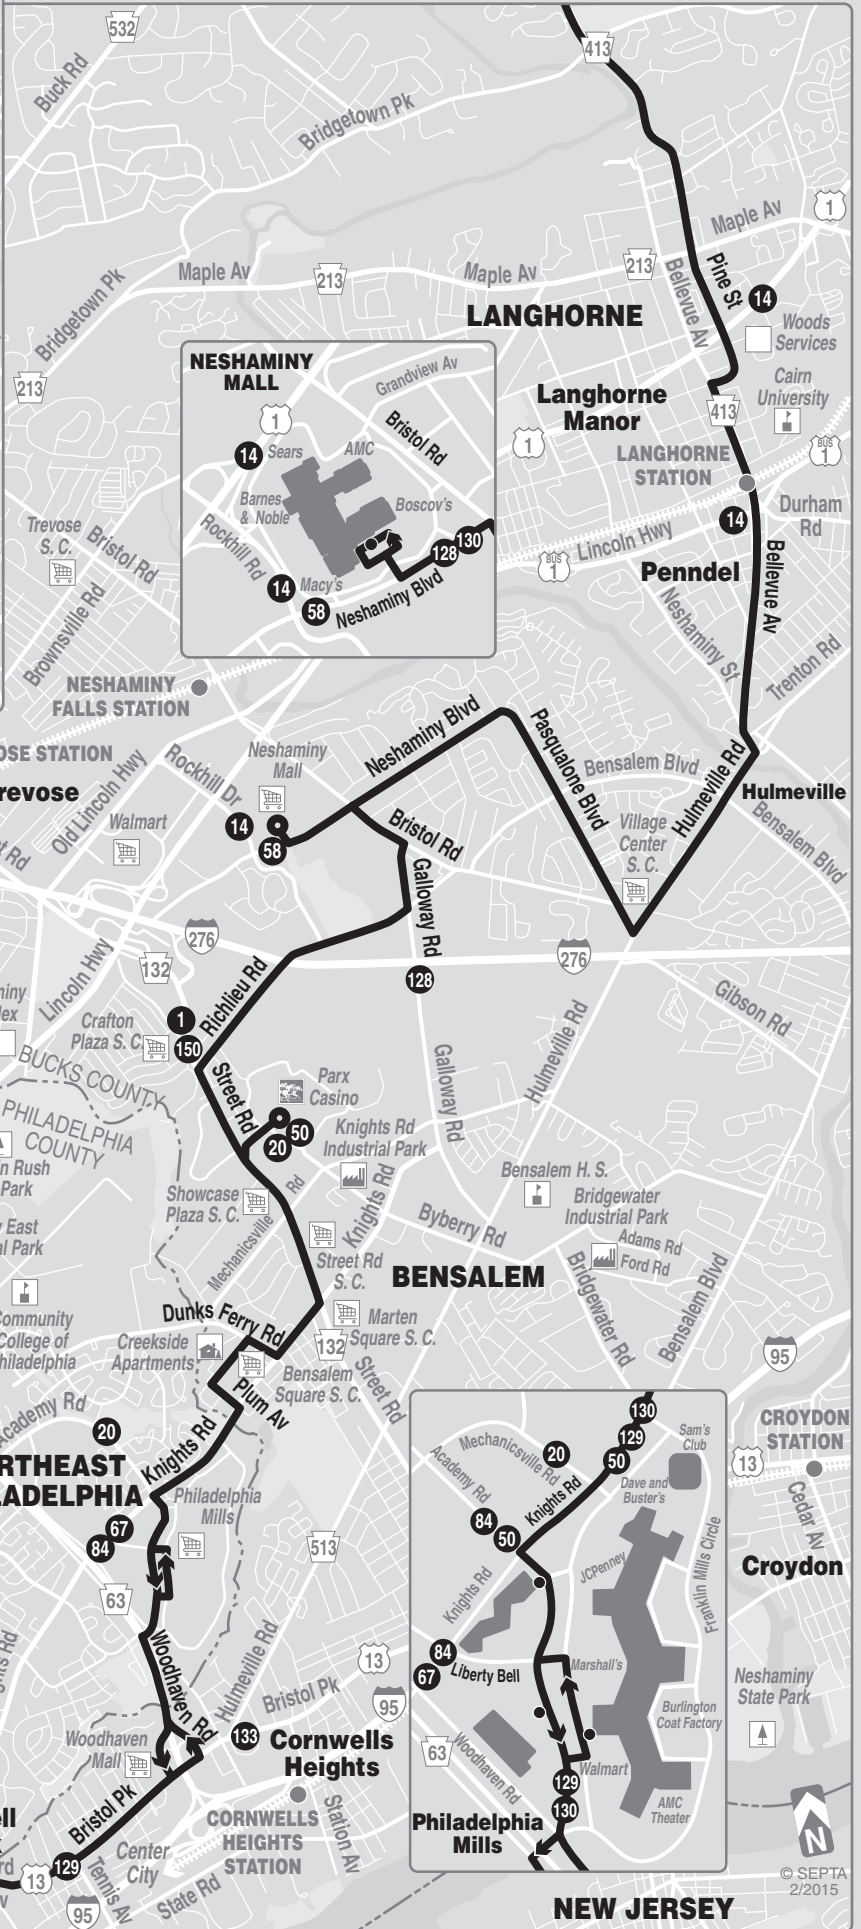

MONDAYS THROUGH FRIDAYS

To Bucks County Community College										To Frankford-Knights											
Frankford Av and Knights Rd	Philadelphia Mills (Marshall's)	Dunks Ferry Rd and Plum Av (Creekside Apartments)	Parx Casino	Neshaminy Mall (near Boscov's)	Langhorne Station	St Mary Medical Center	Pheasant Run and Terry Dr (Newtown Industrial Commons)	State St and Washington Av (Newtown)	Village of Newtown Shopping Center	Bucks County Community College	Bucks County Community College	Village of Newtown Shopping Center	State St and Washington Av (Newtown)	Pheasant Run and Terry Dr (Newtown Industrial Commons)	St Mary Medical Center	Langhorne Station	Neshaminy Mall (near Boscov's)	Parx Casino	Dunks Ferry Rd and Plum Av (Creekside Apartments)	Franklin Mills Blvd and Liberty Bell	Frankford Av and Knights Rd
AM SERVICE										AM SERVICE											
5.25	5.32	5.38	5.47	5.56	6.09	6.19	6.28	6.36	6.38	6.44	--	--	--	--	--	6.50	7.01	7.09	7.14	7.20	
6.20	6.27	6.33	6.41	6.52	7.09	7.19	7.28	7.36	7.38	7.45	7.05	7.10	7.15	--	7.26	7.35	7.50	8.02	8.09	8.17	8.24
7.15	7.22	7.28	7.36	7.47	8.08	8.18	8.28	8.36	8.41	8.48	8.15	8.20	8.25	--	8.36	8.45	9.00	9.14	9.21	9.27	9.34
8.30	8.37	8.43	8.50	9.01	9.16	9.27	--	9.39	9.41	9.47	9.20	9.26	9.30	--	9.41	9.50	10.04	10.19	10.27	10.35	10.42
9.30	9.37	9.44	9.51	10.02	10.18	10.27	--	10.39	10.42	10.48	10.20	10.25	10.29	--	10.39	10.48	11.02	11.16	11.24	11.30	11.37
10.30	10.37	10.43	10.50	11.01	11.17	11.26	--	11.38	11.41	11.48	11.20	11.25	11.30	--	11.40	11.49	12.04	12.18	12.25	12.31	12.38
11.30	11.37	11.44	11.51	12.02	12.19	12.28	--	12.39	12.42	12.49	PM SERVICE										
PM SERVICE										12.20	12.24	12.29	--	12.40	12.49	1.03	1.16	1.23	1.29	1.36	
12.25	1.32	1.39	1.48	2.00	2.18	2.28	--	2.41	2.44	2.51	1.20	1.24	1.29	--	1.39	1.48	2.02	2.15	2.23	2.29	2.36
1.25	1.32	1.39	1.48	2.00	2.18	2.28	--	2.41	2.44	2.51	2.20	2.25	2.30	--	2.41	2.51	3.05	3.19	3.28	3.35	3.44
2.15	2.22	2.29	2.38	2.52	3.10	3.18	--	3.31	3.34	3.41	3.20	3.25	3.31	--	3.43	3.57	4.14	4.31	4.40	4.47	4.56
3.15	3.22	3.29	3.37	3.50	4.08	4.18	--	4.32	4.35	4.42	4.20	4.25	4.30	4.41	4.49	5.02	5.18	5.33	5.42	5.49	5.56
4.15	4.22	4.29	4.37	4.49	5.08	5.19	--	5.31	5.34	5.41	5.20	5.25	5.30	5.41	5.51	6.04	6.17	6.28	6.37	6.43	6.50
5.15	5.23	5.31	5.40	5.51	6.11	6.21	--	6.32	6.35	6.42	6.20	6.25	6.30	--	6.39	6.49	7.03	7.16	7.24	7.29	7.36
6.25	6.33	6.40	6.47	7.00	7.16	7.24	--	7.36	7.39	7.46	7.20	7.25	7.30	--	7.42	7.52	8.07	8.18	8.28	8.34	8.41
7.45	7.52	7.59	8.06	8.19	8.37	8.45	--	8.54	8.57	9.04	8.20	8.25	8.29	--	8.40	8.49	9.02	9.11	9.19	9.25	9.32
9.12	9.18	9.25	9.31	9.42	9.59	10.08	--	10.19	10.22	10.29	9.20	9.24	9.28	--	9.37	9.46	9.56	10.06	10.14	10.20	10.27
										10.45	10.50	10.54	--	11.04	11.13	11.26	11.39	11.46	11.52	--	

Subject To Change