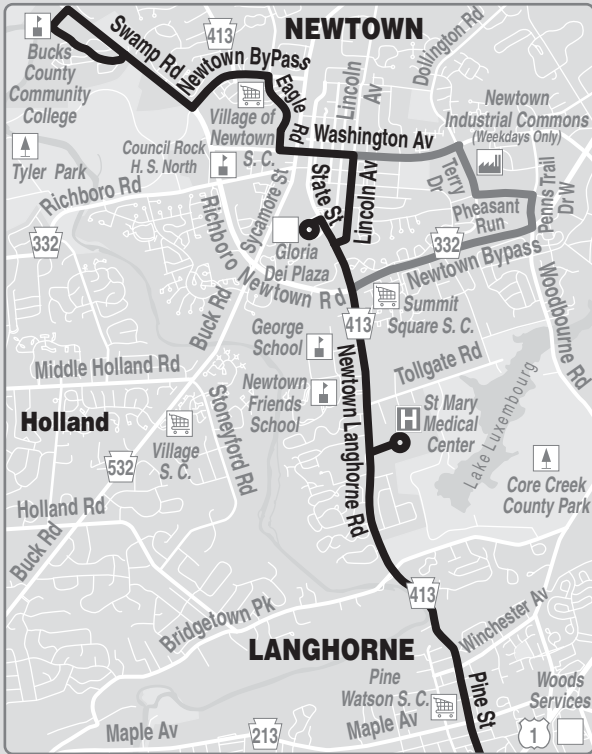

MONDAYS THROUGH FRIDAYS

To Bucks County Community College										To Frankford-Knights											
Frankford Av and Knights Rd	Philadelphia Mills (Marshall's)	Dunks Ferry Rd and Plum Av (Creekside Apartments)	Parx Casino	Neshaminy Mall (near Boscov's)	Langhorne Station	St Mary Medical Center	Pheasant Run and Terry Dr (Newtown Industrial Commons)	State St and Washington Av (Newtown)	Village of Newtown Shopping Center	Bucks County Community College	Bucks County Community College	Village of Newtown Shopping Center	State St and Washington Av (Newtown)	Pheasant Run and Terry Dr (Newtown Industrial Commons)	St Mary Medical Center	Langhorne Station	Neshaminy Mall (near Boscov's)	Parx Casino	Dunks Ferry Rd and Plum Av (Creekside Apartments)	Franklin Mills Blvd and Liberty Bell	Frankford Av and Knights Rd
AM SERVICE										AM SERVICE											
5.25	5.32	5.38	5.47	5.56	6.09	6.19	6.28	6.36	6.38	6.44	--	--	--	--	--	6.50	7.01	7.09	7.14	7.20	
6.20	6.27	6.33	6.41	6.52	7.09	7.19	7.28	7.36	7.38	7.45	7.05	7.10	7.15	--	7.26	7.35	7.50	8.02	8.09	8.17	8.24
7.15	7.22	7.28	7.36	7.47	8.08	8.18	8.28	8.36	8.41	8.48	8.15	8.20	8.25	--	8.36	8.45	9.00	9.14	9.21	9.27	9.34
8.30	8.37	8.43	8.50	9.01	9.16	9.27	--	9.39	9.41	9.47	9.20	9.26	9.30	--	9.41	9.50	10.04	10.19	10.27	10.35	10.42
9.30	9.37	9.44	9.51	10.02	10.18	10.27	--	10.39	10.42	10.48	10.20	10.25	10.29	--	10.39	10.48	11.02	11.16	11.24	11.30	11.37
10.30	10.37	10.43	10.50	11.01	11.17	11.26	--	11.38	11.41	11.48	11.20	11.25	11.30	--	11.40	11.49	12.04	12.18	12.25	12.31	12.38
11.30	11.37	11.44	11.51	12.02	12.19	12.28	--	12.39	12.42	12.49	PM SERVICE										
PM SERVICE										12.20	12.24	12.29	--	12.40	12.49	1.03	1.16	1.23	1.29	1.36	
12.25	1.32	1.39	1.48	2.00	2.18	2.28	--	2.41	2.44	2.51	1.20	1.24	1.29	--	1.39	1.48	2.02	2.15	2.23	2.29	2.36
1.25	1.32	1.39	1.48	2.00	2.18	2.28	--	2.41	2.44	2.51	2.20	2.25	2.30	--	2.41	2.51	3.05	3.19	3.28	3.35	3.44
2.15	2.22	2.29	2.38	2.52	3.10	3.18	--	3.31	3.34	3.41	3.20	3.25	3.31	--	3.43	3.57	4.14	4.31	4.40	4.47	4.56
3.15	3.22	3.29	3.37	3.50	4.08	4.18	--	4.32	4.35	4.42	4.20	4.25	4.30	4.41	4.49	5.02	5.18	5.33	5.42	5.49	5.56
4.15	4.22	4.29	4.37	4.49	5.08	5.19	--	5.31	5.34	5.41	5.20	5.25	5.30	5.41	5.51	6.04	6.17	6.28	6.37	6.43	6.50
5.15	5.23	5.31	5.40	5.51	6.11	6.21	--	6.32	6.35	6.42	6.20	6.25	6.30	--	6.39	6.49	7.03	7.16	7.24	7.29	7.36
6.25	6.33	6.40	6.47	7.00	7.16	7.24	--	7.36	7.39	7.46	7.20	7.25	7.30	--	7.42	7.52	8.07	8.18	8.28	8.34	8.41
7.45	7.52	7.59	8.06	8.19	8.37	8.45	--	8.54	8.57	9.04	8.20	8.25	8.29	--	8.40	8.49	9.02	9.11	9.19	9.25	9.32
9.12	9.18	9.25	9.31	9.42	9.59	10.08	--	10.19	10.22	10.29	9.20	9.24	9.28	--	9.37	9.46	9.56	10.06	10.14	10.20	10.27
										10.45	10.50	10.54	--	11.04	11.13	11.26	11.39	11.46	11.52	--	

Subject To Change