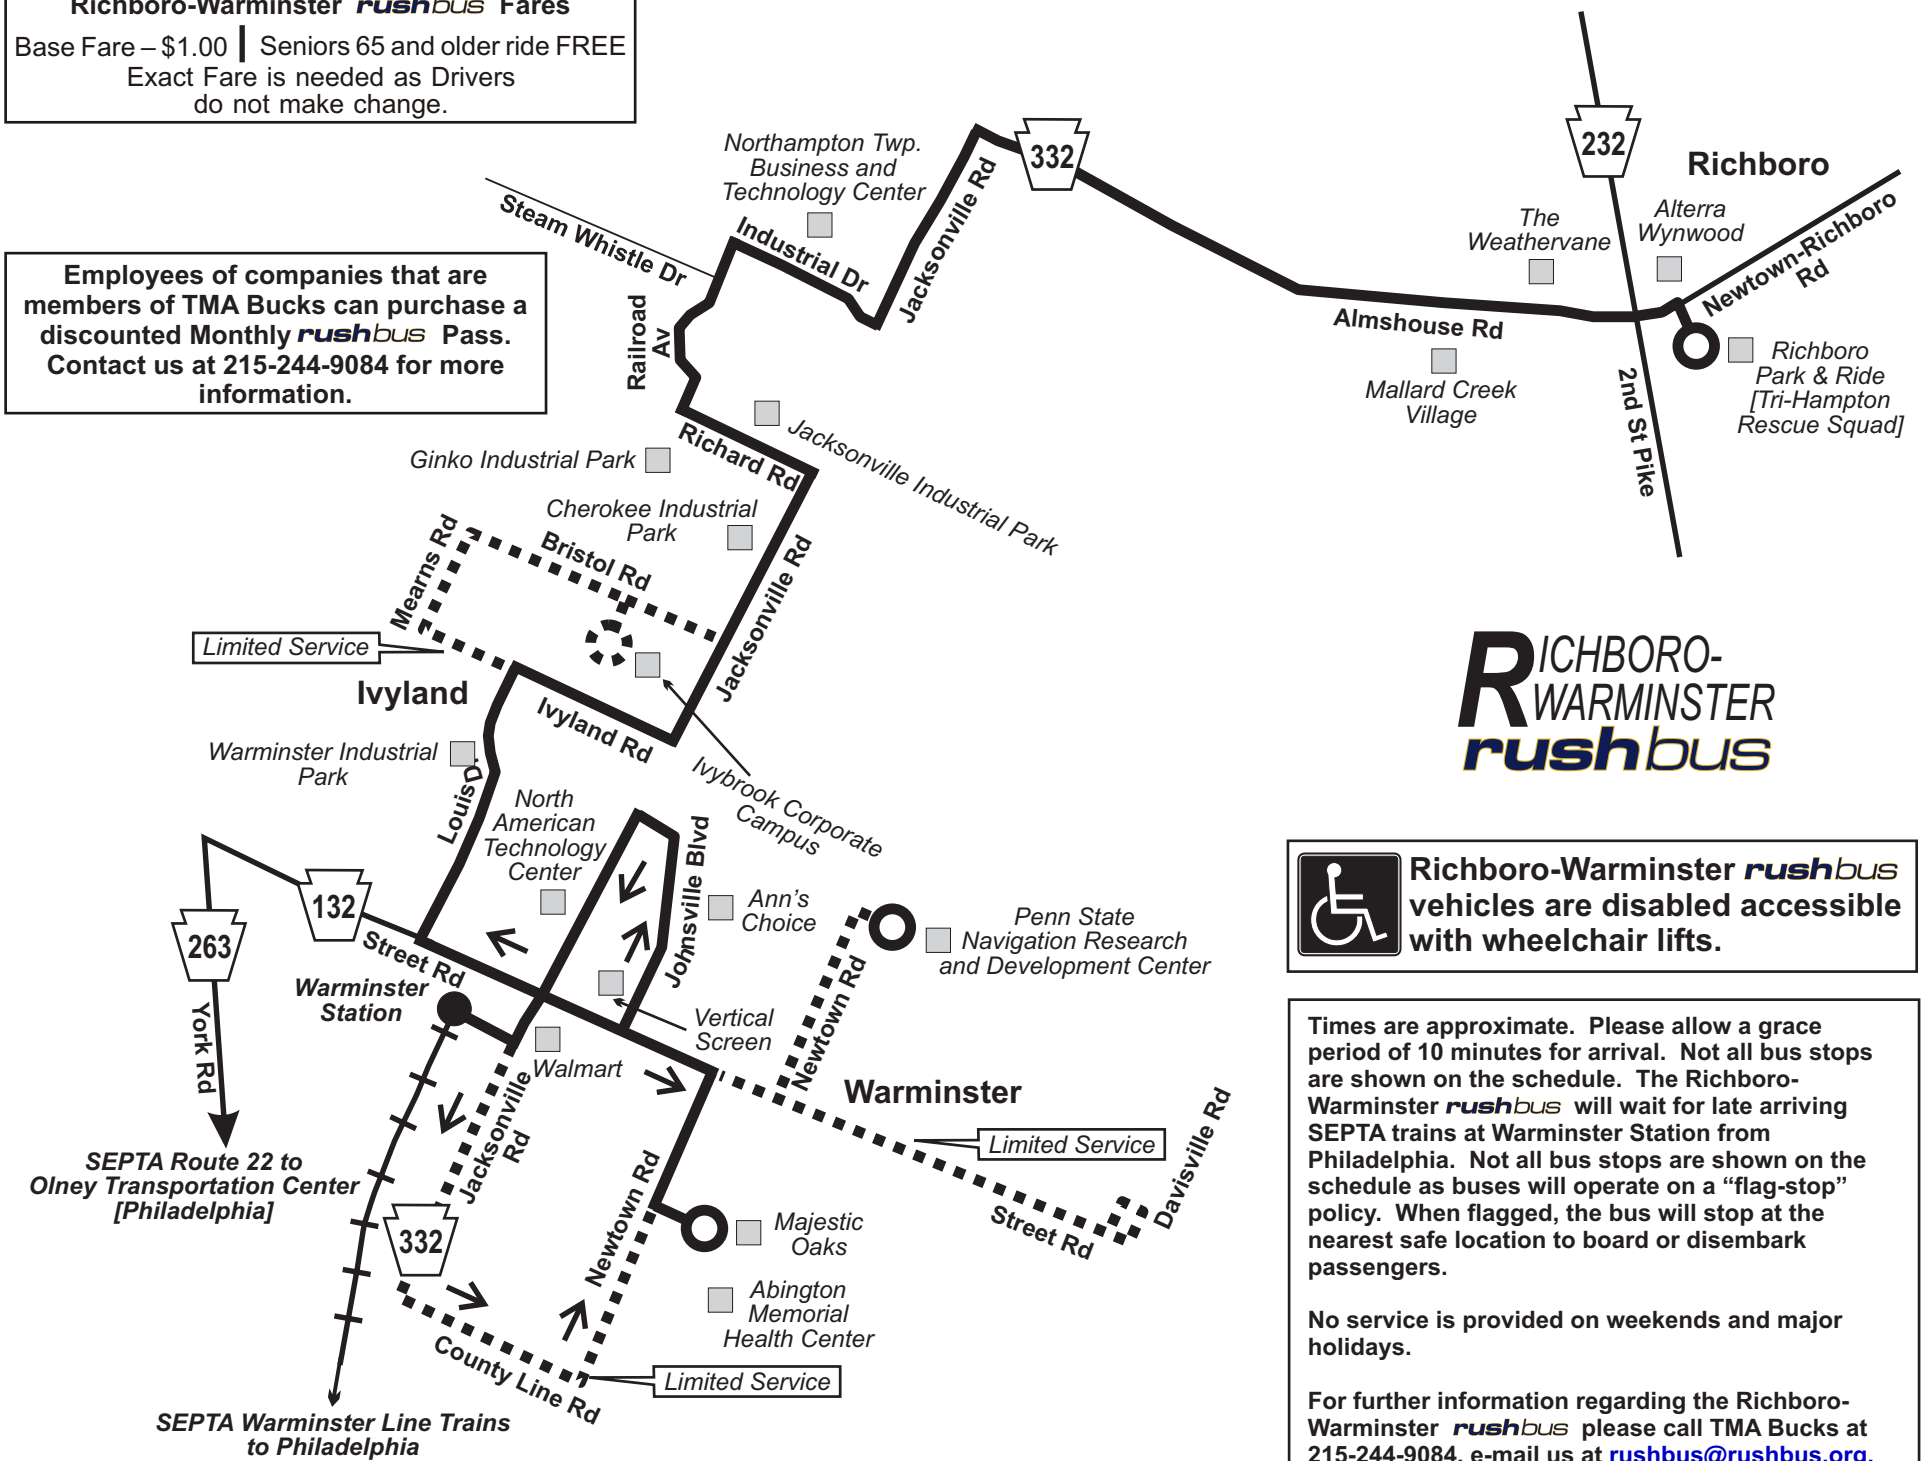

ISEPTAPHILLY.COM

Richboro-Warminster *rushbus* Fares
Base Fare – $1.00 | Seniors 65 and older ride FREE
Exact Fare is needed as Drivers do not make change.

Employees of companies that are members of TMA Bucks can purchase a discounted Monthly *rushbus* Pass. Contact us at 215-244-9084 for more information.